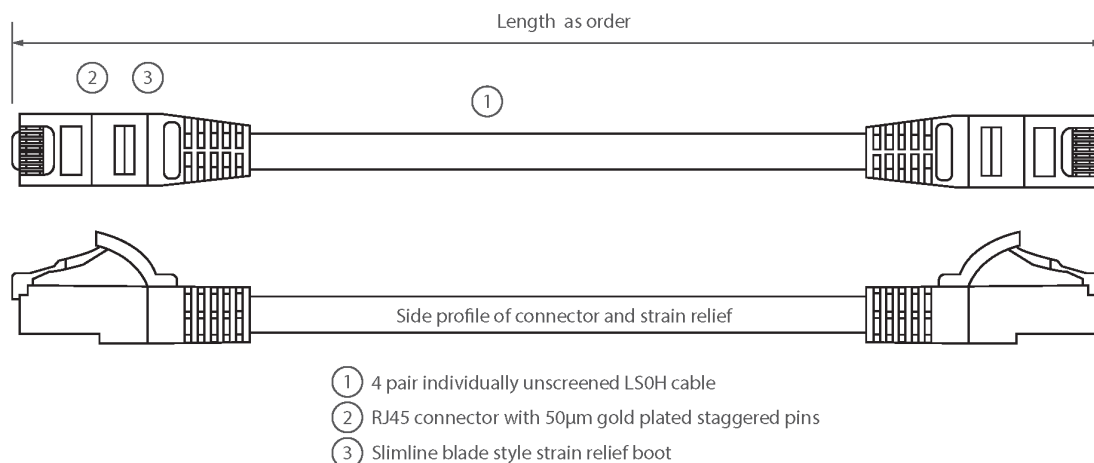

Product Specifications

Feature	Values
Cable type	U/UTP
Category	6
Length	5 m
Type of connector connection 1	RJ45 8(8)
Type of connector connection 2	RJ45 8(8)
Outer sheath colour	Yellow
Strain relief boot	Moulded-on
Strain relief boot colour	Yellow
Flame retardant version	Yes
Halogen free	Yes
Cable construction	1x4
AWG-size	24

Excel Cat6 Patch Lead U/UTP Unshielded LSOH Blade Booted 5m Yellow

Item Code: 100-333

excel
without compromise.

Pin assignment

1:1

Product drawing

Standards

Applicable standard	Detail
ISO/IEC 11801-1:2017	Information technology - Generic cabling for customer premises: Part 1 General Requirements
EN 50173-1:2018	Information technology. Generic cabling systems - General requirements
ANSI/TIA 568-2.D	Balanced Twisted-Pair Telecommunications Cabling and Components Standards
IEC 61156-5:2009+AMD1:2012 CSV	Multicore and symmetrical pair/quad cables for digital communications - Part 5: Symmetrical pair/quad cables with transmission characteristics up to 1 000 MHz - Horizontal floor wiring - Sectional specification
IEC 60332-1-2:2004	Tests on electric and optical fibre cables under fire conditions. Test for vertical flame propagation for a single insulated wire or cable. Procedure for 1 kW pre-mixed flame
IEC 61034-2:2005+A1:2013	Measurement of smoke density of cables burning under defined conditions - Part 2: Test procedure and requirements
RoHS	Compliant to the Restriction of Hazardous Substances
WFD	Compliant to Waste Framework Directive